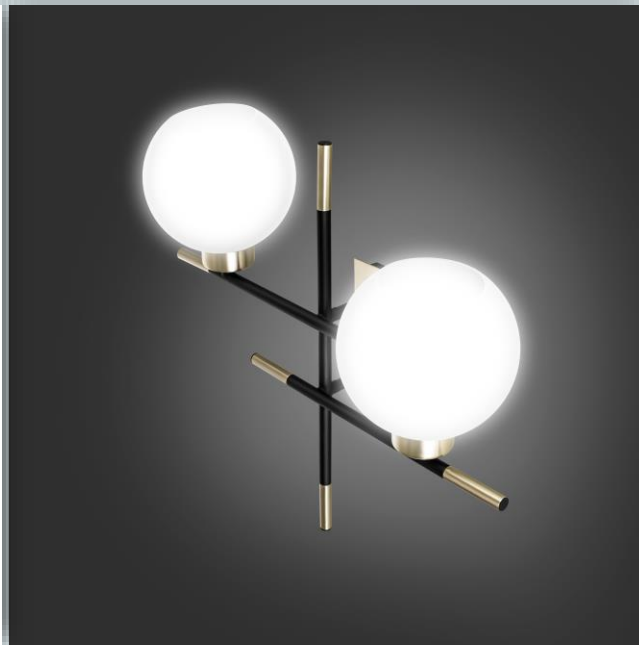

BW03002

Description	BeuHome MN Wall Light 2H
Cat. No.	BW03002
Colour	Matte Nickel & White
Material	Mild Steel, Glass
Finish	Matte Nickel
Dimensions (mm)	W 440 x D 175 x H 420
Weight	900 gms
Lamp Base	E27
# Lamps	2
Max. Wattage	40 W / bulb
MRP	₹ 4990