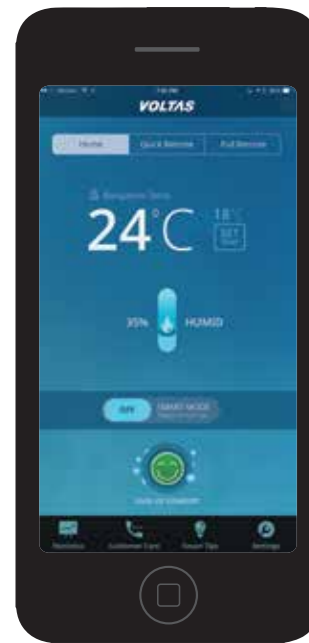

Voltas Smart Access Advantage

IR Enabled Remote App

Smart Sense
Gives weather information on the go and recommends the best mode to run your AC on.

Smart Tips
Helps you understand the benefits of different modes of AC operation.

Power Calculator
Manage your power consumption with daily & monthly forecasts.

24/7 Helpline
24/7 access to call centre at the touch of a button.