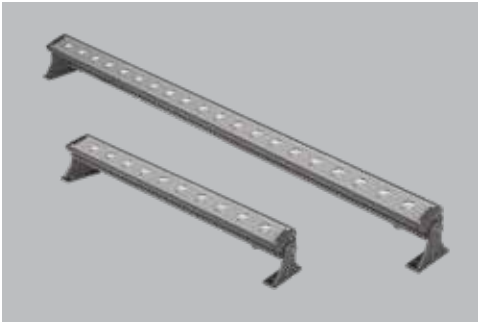

ARCUS Linear Wall Washer | LF01

Extruded aluminium, powder coated IP66 linear wall washer, to accentuate the artwork on entrances and walls.

Catalogue Reference No.	Wattage (W)	CCT (K)	LP ₹
LF01-181-030-30-05	20W	3000	Price on request
LF01-361-030-CC-10	40W	3000	Price on request

- Driver to be ordered separately; Replace 30 with 60 in the above catalogue no. for 6000K CCT.

Colour Changing Solutions

Catalogue Reference No.	Wattage (W)	CCT (K)	LP ₹
LF01-181-030-CC-05	20W	RGB	Price on request
LF01-361-030-CC-10	40W	RGB	Price on request

- Driver and DMX controller to be ordered separately. DMX controller codes are provided in accessories.
- Colour changing luminaires have to be used with DMX controller.

ARCUS Linear Light Bar | LF03

Extruded aluminium, powder coated IP66 linear light bar, enlightens the wall grazing applicable area with bright and soothing light distribution.

Catalogue Reference No.	Wattage (W)	CCT (K)	LP ₹
LF03-601-XXX-30-05	9W	3000	Price on request
LF03-601-XXX-60-05	9W	6000	Price on request
LF03-121-XXX-30-10	17W	3000	Price on request
LF03-121-XXX-60-10	17W	6000	Price on request

- Driver to be ordered separately.

ARCUS Flexi Strip Light | LS27

Flexible, frosted, encapsulated IP68 strip light, with homogeneous and light spot free illumination.

Catalogue Reference No.	Wattage (W)	CCT (K)	LP ₹
LS27-005-120-WW-50	10W/mtr.	3000	Price on request

- Driver to be ordered separately. Length of the spool: 4 mtr.

Colour Changing Solutions

Catalogue Reference No.	Wattage (W)	CCT (K)	LP ₹
LS27-005-120-CC-50	10W/mtr.	RGB	Price on request

- Driver and DMX controller to be ordered separately. DMX controller codes are provided in accessories.
- Colour changing luminaires have to be used with DMX controller.