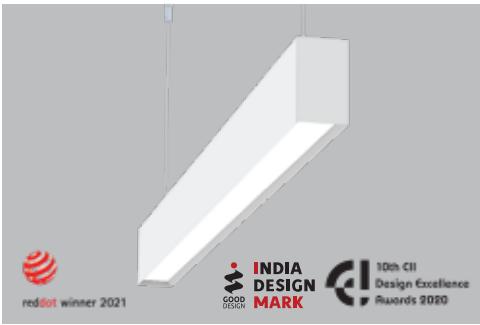

Stylus | LM43

Linear suspended luminaire with inset 12mm profile and glare controlled beam angle, for visual balance.

Catalogue Reference No.	Wattage (W)	CCT (K)	Length (mm)	LP ₹
LM43-491-XXX-57-WX	30W	5700	1200	₹19,690
LM43-971-XXX-57-WX	60W	5700	2400	₹23,050
LM43-321-XXX-57-WX	20W	5700	1200	₹13,150
LM43-651-XXX-57-WX	40W	5700	2400	₹20,650
LM43-451-XXX-57-WX	30W	5700	1200	₹20,850
LM43-901-XXX-57-WX	60W	5700	2400	₹23,750

- Available in 600mm, 900mm, 1200mm, 1800mm & 2400mm length.
- Also available in black housing, 4000K CCT and in continuous variant. Order suspension separately (Refer page no. 26).