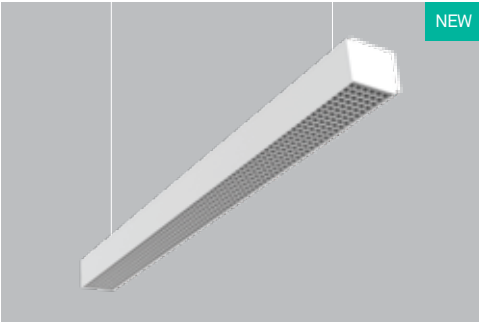

Lino Louvre | LM21

High performance linear lighting with white cross louvres and bidirectional illumination, made with extrusion aluminium housing and screwless built end cap.

Catalogue Reference No.	Wattage (W)	CCT (K)	LP ₹
LM21-501-XXX57ELWX	30W	5700	₹24,650
LM21-102-XXX57ELWX	60W	5700	₹38,750

- Also available in 4000K CCT. Depth: 15mm. Width: 122mm. Order suspension separately.
- Mentioned in suspensions section on page number 26.