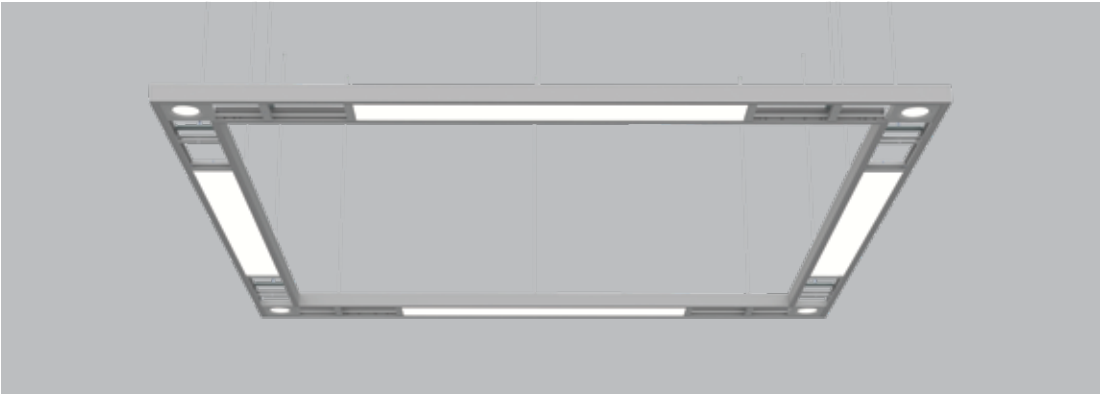

X-RAIL

Modular lighting for modern workspace

Modular frame specially designed to fulfill scalable application demands.

Modular frame
with service integrated facility

Design
with aesthetics/clutter free look