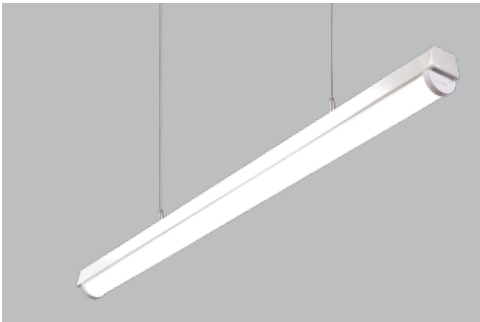

Xline Neo | LE10

High performance industrial channel.

Catalogue Reference No.	Wattage (W)	CCT (K)	LP ₹
LE10-491-XXX-57-XX	39W	5700	₹5,050