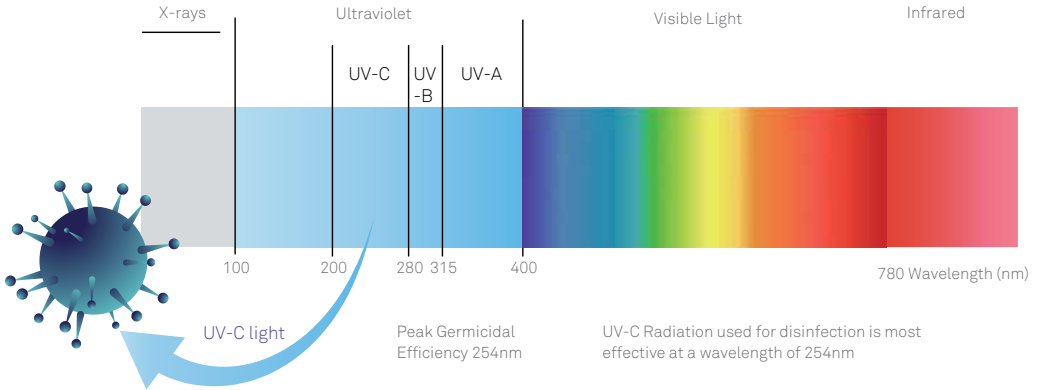

Protect employee health and wellness in workplaces.
Wipro Lighting brings to you ULTRARAY™ - UltraViolet (UV) Lighting Solution to help you disinfect your workplaces and assure you complete peace of mind.

A solution that can compliment the current protection measures deployed to disinfect the workplace more effectively and protect employee health and safety.