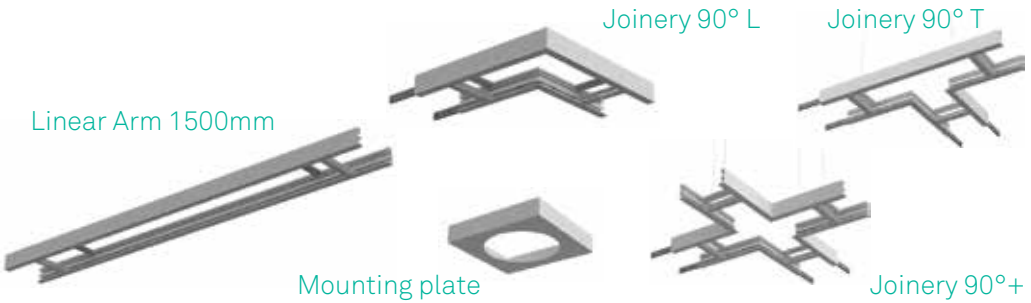

X-RAIL

Modular lighting for modern workspace

Modular frame specially designed to fulfill scalable application demands.

Modular frame
with service integrated facility

Design
with aesthetics/clutter free look

Rearrangement
as per demand precision

Flexibility
to select and arrange

Can select downlight as per your choice

Mollis

Halo Plus

Vertica

Track light

Multiple rearrangements