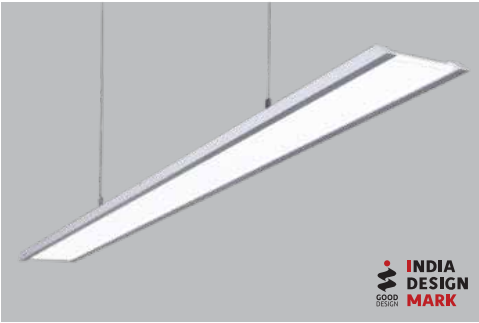

Asimline | LM77

Slimmest suspended luminaire with efficient LEDs and edge-lit optics, for contemporary workspaces.

Catalogue Reference No.	Wattage (W)	CCT (K)	LP ₹
LM77-441-XXX-57-V1	32W	5700	₹15,050

Asimline with UGR diffuser

LM77-441-XXX-57UGV1	32W	5700	₹17,690

- Also available in 4000K CCT. Depth: 15mm. Width: 122mm. Order suspension separately.
- Mentioned in suspensions section on page number 26.