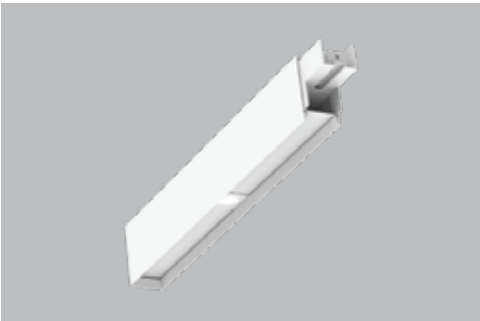

Stylus with Gimball | LM43

Integrated tracklight with precise beam angle in linear profile.

Catalogue Reference No.	Wattage (W)	CCT (K)	Length (mm)	LP ₹
LM43-701-055-57-WC	5W	5700	600	Price on request

- Also available in black housing variant. Order suspension separately (Refer page no. 26).