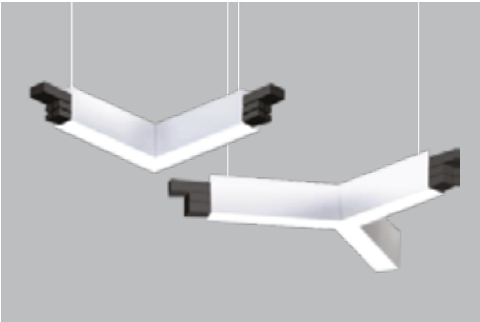

Axeon+ Angular | LM34

Unique connectors to create V, Y, L and T shape patterns with seamless connectivity.

Catalogue Reference No.	Wattage (W)	CCT (K)	Length (mm)	LP ₹
LM34-930-90L57WCG2	10W	5700	300	Price on request
LM34-930-60V57WCG2	10W	5700	300	Price on request
LM34-930120V57WCG2	10W	5700	300	Price on request
LM34-141120Y57WCG2	15W	5700	300	Price on request
LM34-930-90T57WCG2	15W	5700	300	Price on request
LM34-930-90+57WCG2	20W	5700	300	Price on request

Angular UGR with UGR diffuser

LM34-93090L57UWCG2	10W	5700	300	Price on request
LM34-93060V57UWCG2	10W	5700	300	Price on request
LM34930120V57UWCG2	10W	5700	300	Price on request
LM34141120Y57UWCG2	15W	5700	300	Price on request
LM34-93090T57UWCG2	15W	5700	300	Price on request
LM34-93090+57UWCG2	20W	5700	300	Price on request

• Also available in black housing (Refer page no. 26).