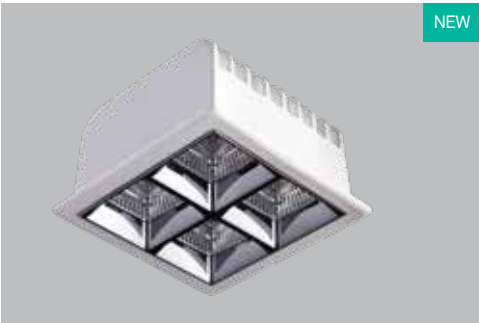

Fokus (Square) | LD34

Deep inset recessed COB downlight for low glare, to create the perfect ambience in the space.

Catalogue Reference No.	Wattage (W)	CCT (K)	LP ₹
LD34-151-XXX-57-XX*	12W	5700	₹4,750
LD34-171-XXX-57-XX*	15W	5700	₹4,990
LD34-221-XXX-57-XX*	18W	5700	₹5,650
LD34-251-XXX-57-XX*	20W	5700	₹5,990

- Cutout diameter: *85mm x 85mm.
- 4000K is available as a standard option. Other beam angles are available, on request.